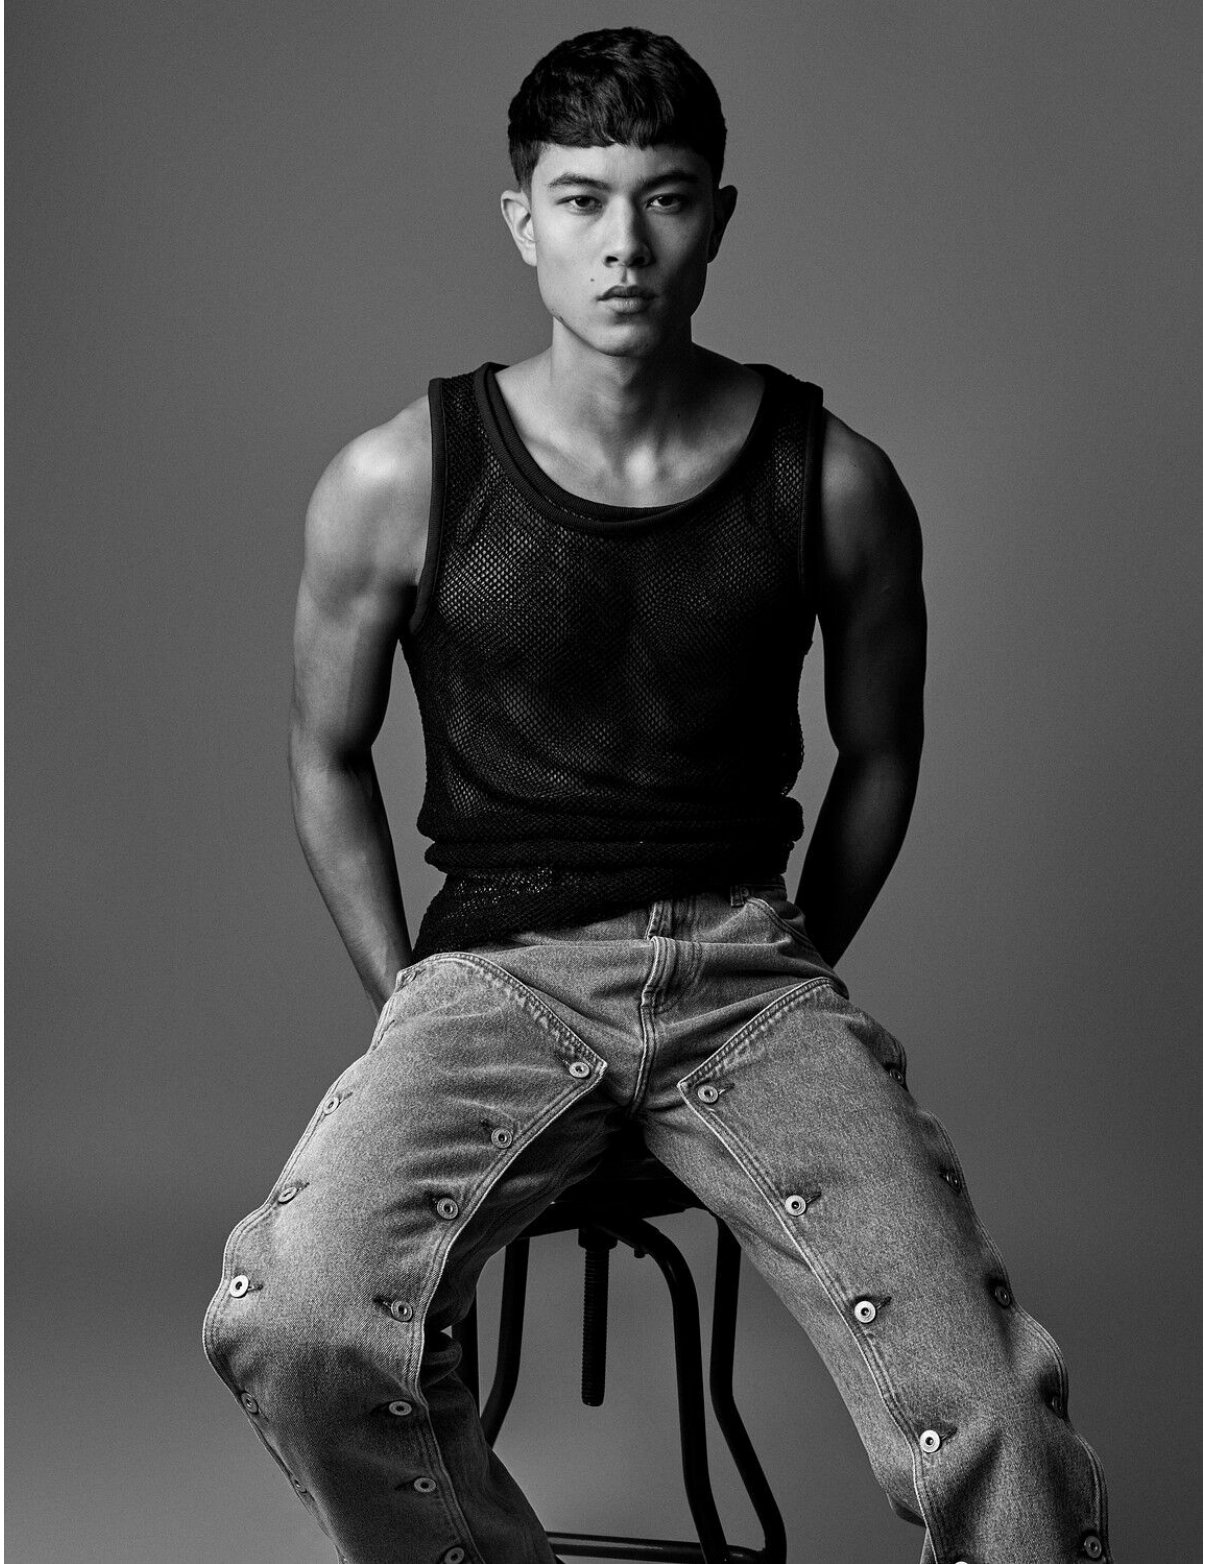

CHRISTIAN BOOTLE

height 6'1" · bust 37" · waist 31.5" · hips 38"
shoes size 44 EU/13 US/10 UK · hair brown · eyes brown

CHRISTIAN BOOTLE

height 6'1" · bust 37" · waist 31.5" · hips 38"
shoes size 44 EU/13 US/10 UK · hair brown · eyes brown

MGM
MODELS

MGM
MODELS

CHRISTIAN BOOTLE

height 6'1" · bust 37" · waist 31.5" · hips 38"
shoes size 44 EU/13 US/10 UK · hair brown · eyes brown

CHRISTIAN BOOTLE

height 6'1" · bust 37" · waist 31.5" · hips 38"

shoes size 44 EU/13 US/10 UK · hair brown · eyes brown

CHRISTIAN BOOTLE

height 6'1" · bust 37" · waist 31.5" · hips 38"
shoes size 44 EU/13 US/10 UK · hair brown · eyes brown

CHRISTIAN BOOTLE

height 6'1" · bust 37" · waist 31.5" · hips 38"
shoes size 44 EU/13 US/10 UK · hair brown · eyes brown